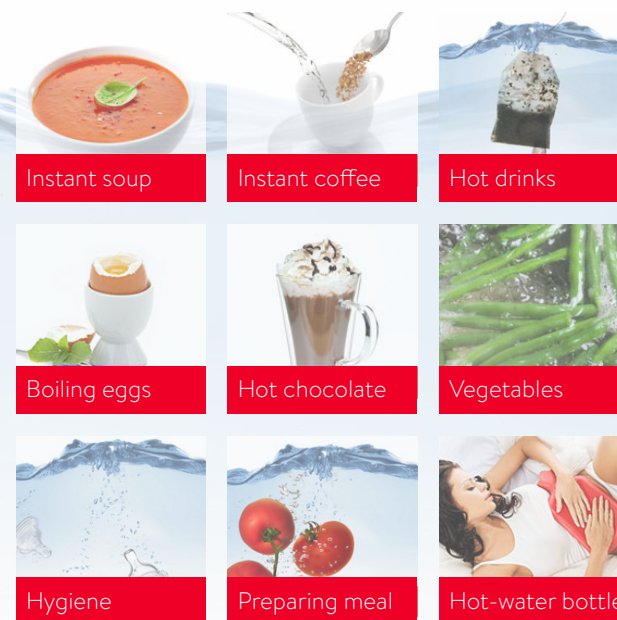

Environmental pollution

Wait no more.
Drink your tea right away!

No logistics, no carrying.
**Not a miracle but
thermoflow RED!**

Protects your expenses and the
environment.
Your worthiest choice!

Kitchen sink tap and drinking
water dispenser in one.
Basically it's one for all!

Anti-scald feature guaranteed
by built-in safe lock.
Safety first!

Let our thermoflow RED help you!

- > Preparing tea and filtered coffee
- > Quickly preparing instant soups
- > Accelerating cooking processes
- > Peeling fruits and vegetables
- > Dissolving grease
- > Hygiene and comfort